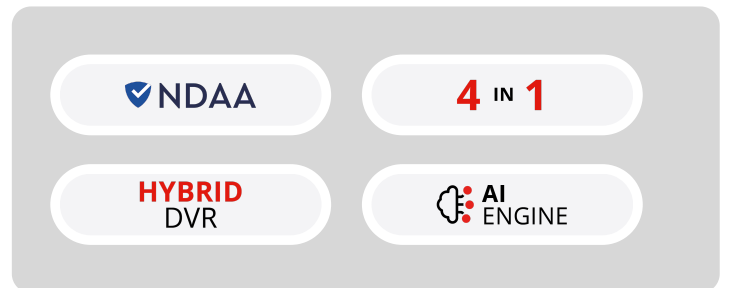

DVR

Provision-ISR DVRs feature the advanced H.264-H265 video compression format for maximum video quality alongside minimum storage volume. Their Dynamic Hybrid function allows installers to decide how the analog channels will work according to the installation needs, making this installation totally dynamic.

SH-4050A5N-5L(MM)-V2

4CH "4 in 1" + 2CH IP Dynamic Hybrid DVR

Provision-ISR SH-4050A5N-5L(MM)-V2 is a high-quality dynamic hybrid digital video recorder obtainable in an elegant mini metal case. This technology allows users to add advanced IP cameras alongside analog ones and enjoy high-quality images and other advanced features available on IP cameras only. The recorder complies with NDAA demands and supports Provision-ISR's DDA Video Analytics for analog & IP cameras.

MAIN FEATURES

- Video: Input: 4~2 Output: VGA: 1024x768/1280x1024/1920x1080 HDMI: 1024x768/1280x1024/1920x1080 CBS (Can be used as spot)
- Recording: HD Analog - 0-4 Channels AHD/TVI: 5MP Lite Max 10FPS Per Channel Resolution: 1280x1936 (PAL/NTSC) AHD/TVI/CVI: 4MP Lite Max 12/15FPS Per Channel Resolution: 1280x1440 (PAL/NTSC) AHD/TVI/CVI: 1080P Max 12/15FPS Per Channel Resolution: 1920x1080 (PAL/NTSC) (Supported Resolutions: 1080P Lite, 720P in Real-Time) CYBS: 960H Max 25/30FPS Per Channel Resolution: 960x576 (PAL) / 960x480 (NTSC) IP - 2-6 Channels IP: 5MP and lower Max 25/30FPS Per Channel Resolution: 2592x1944 (PAL/NTSC)
- Playback: 4 Channel Simultaneously (Local) 4 Channel Simultaneously (Remote)
- Analytics: For IP Channels: Line Crossing, Sterile Area, Object Monitoring, Camera Tampering and Smart Search. For HD Analog Channels: Line Crossing, Sterile Area and Smart Search.
- Bandwidth: Incoming: 16-36Mbps (Depends on Hybrid Configuration) Outgoing: 40Mbps III Audio: Input: 4 Channel (RCA) + IP Cameras inputs Output: 1 Channel (RCA) + IP Cameras outputs 2 Way audio
- Storage: 1 x SATA (Up to 8TB) al USB Port: 2 x USB2.0