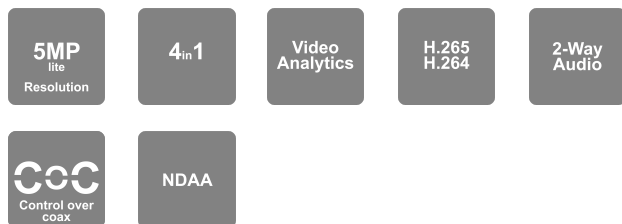

DVR

Provision-ISR DVRs feature the advanced H.264-H265 video compression format for maximum video quality alongside minimum storage volume. Their Dynamic Hybrid function allows installers to decide how the analog channels will work according to the installation needs, making this installation totally dynamic.

SH-4050A5N-5L(MM)-V2

4CH "4 in 1" + 2CH IP Dynamic Hybrid DVR

Provision-ISR SH-4050A5N-5L(MM)-V2 is a high-quality dynamic hybrid digital video recorder obtainable in an elegant mini metal case. This technology allows users to add advanced IP cameras alongside analog ones and enjoy high-quality images and other advanced features available on IP cameras only. The recorder complies with NDAA demands and supports Provision-ISR's DDA Video Analytics for analog & IP cameras.

MAIN FEATURES

- Video: Input: 4~2 Output: VGA: 1024x768/1280x1024/1920x1080 HDMI: 1024x768/1280x1024/1920x1080 CBS (Can be used as spot)
- Recording: HD Analog - 0-4 Channels AHD/TVI: 5MP Lite Max 10FPS Per Channel Resolution: 1280x1936 (PAL/NTSC) AHD/TVI/CVI: 4MP Lite Max 12/15FPS Per Channel Resolution: 1280x1440 (PAL/NTSC) AHD/TVI/CVI: 1080P Max 12/15FPS Per Channel Resolution: 1920x1080 (PAL/NTSC) (Supported Resolutions: 1080P Lite, 720P in Real-Time) CYBS: 960H Max 25/30FPS Per Channel Resolution: 960x576 (PAL) / 960x480 (NTSC) IP - 2-6 Channels IP: 5MP and lower Max 25/30FPS Per Channel Resolution: 2592x1944 (PAL/NTSC)
- Playback: 4 Channel Simultaneously (Local) 4 Channel Simultaneously (Remote)
- Analytics: For IP Channels: Line Crossing, Sterile Area, Object Monitoring, Camera Tampering and Smart Search. For HD Analog Channels: Line Crossing, Sterile Area and Smart Search.
- Bandwidth: Incoming: 16-36Mbps (Depends on Hybrid Configuration) Outgoing: 40Mbps III Audio: Input: 4 Channel (RCA) + IP Cameras inputs Output: 1 Channel (RCA) + IP Cameras outputs 2 Way audio
- Storage: 1 x SATA (Up to 8TB) al USB Port: 2 x USB2.0