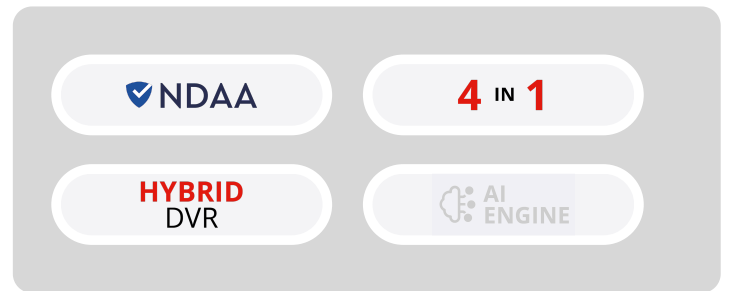

## DVR

Provision-ISR DVRs feature the advanced H.264-H265 video compression format for maximum video quality alongside minimum storage volume. Their Dynamic Hybrid function allows installers to decide how the analog channels will work according to the installation needs, making this installation totally dynamic.

## 4CH "4 In 1" + 2CH IP Dynamic Hybrid DVR

Provision-ISR SH-4050A5N-8L(MM) is a high-quality dynamic hybrid digital video recorder obtainable in an elegant mini metal case. This technology allows users to add advanced IP cameras alongside analog ones and enjoy high-quality images and other advanced features available on IP cameras only. The recorder supports Provision-ISR Standard Video Analytics (Pixel Based).