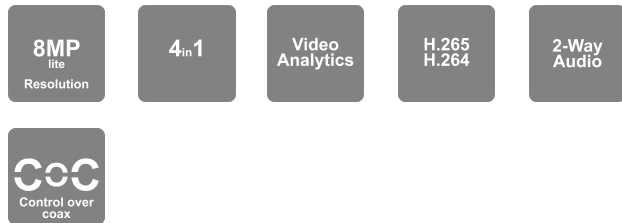

## DVR

Provision-ISR DVRs feature the advanced H.264-H265 video compression format for maximum video quality alongside minimum storage volume. Their Dynamic Hybrid function allows installers to decide how the analog channels will work according to the installation needs, making this installation totally dynamic.

## 4CH "4 In 1" + 2CH IP Dynamic Hybrid DVR

Provision-ISR SH-4050A5N-8L(MM) is a high-quality dynamic hybrid digital video recorder obtainable in an elegant mini metal case. This technology allows users to add advanced IP cameras alongside analog ones and enjoy high-quality images and other advanced features available on IP cameras only. The recorder supports Provision-ISR Standard Video Analytics (Pixel Based).